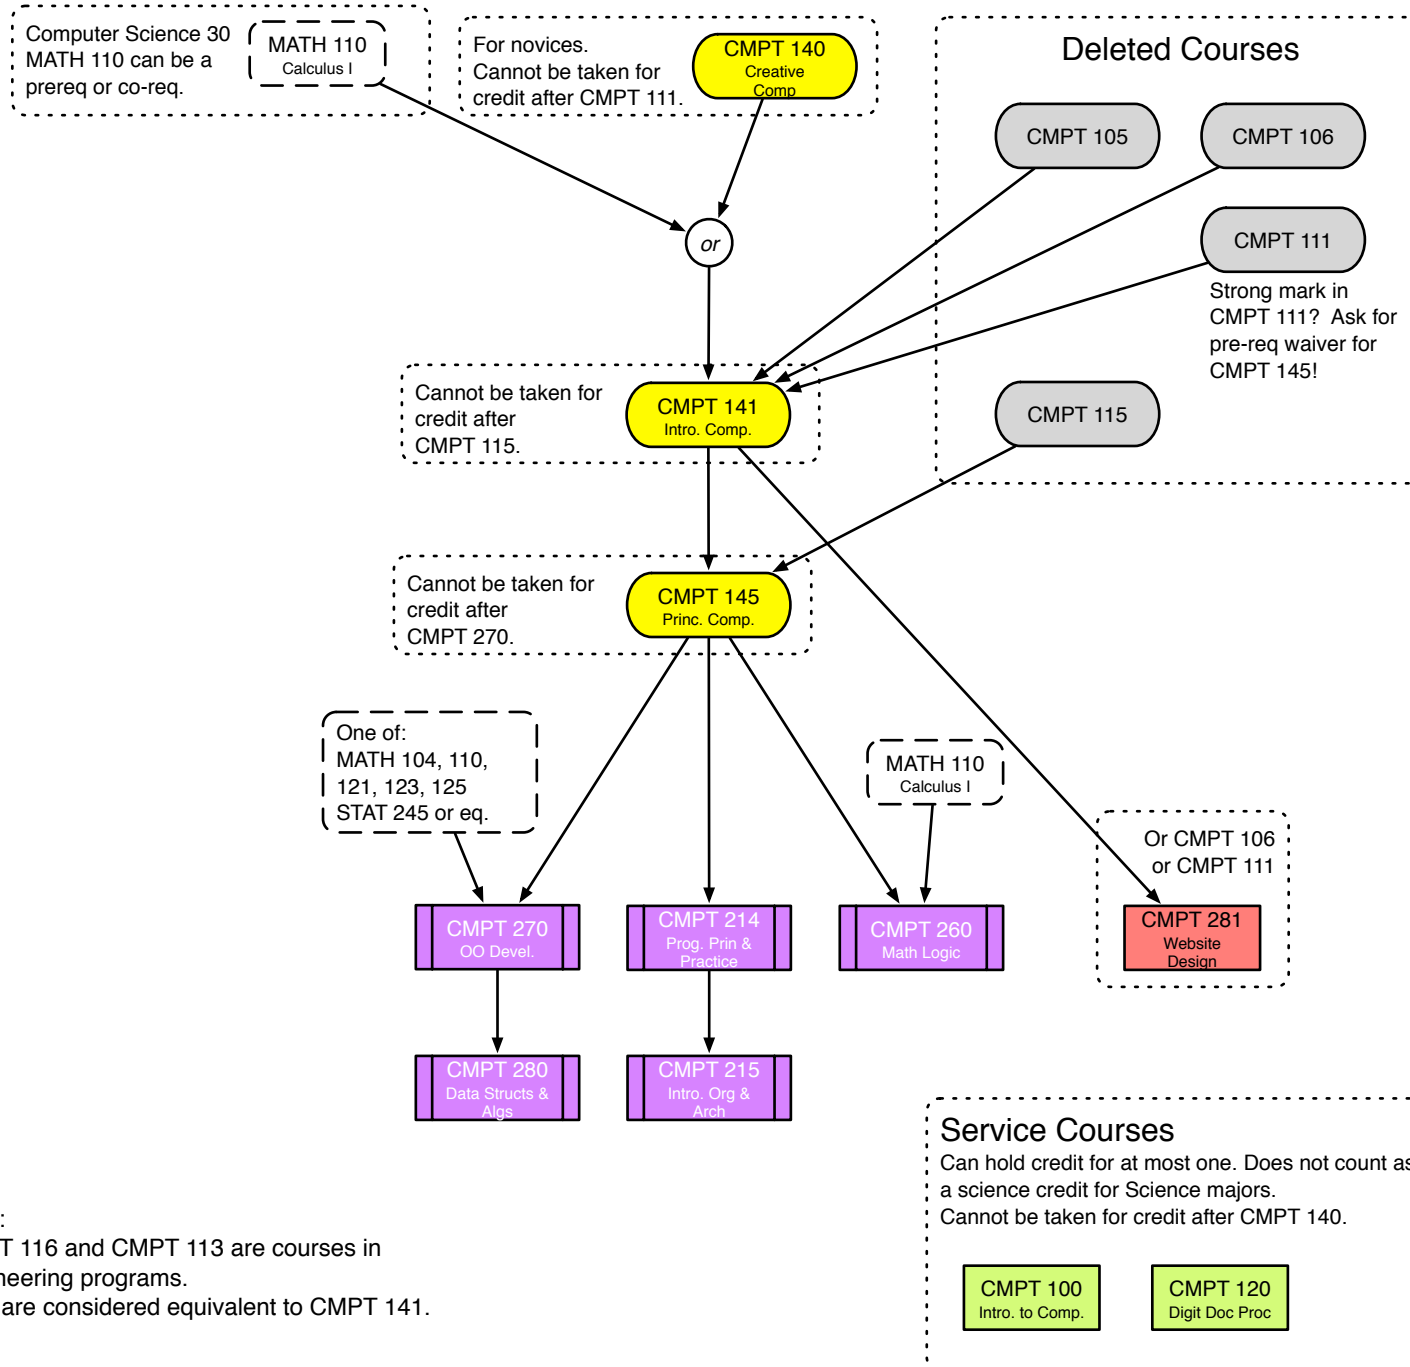

Computer Science: Prerequisites for 100- and 200-level Courses

Note:
 CMPT 116 and CMPT 113 are courses in Engineering programs.
 Both are considered equivalent to CMPT 141.